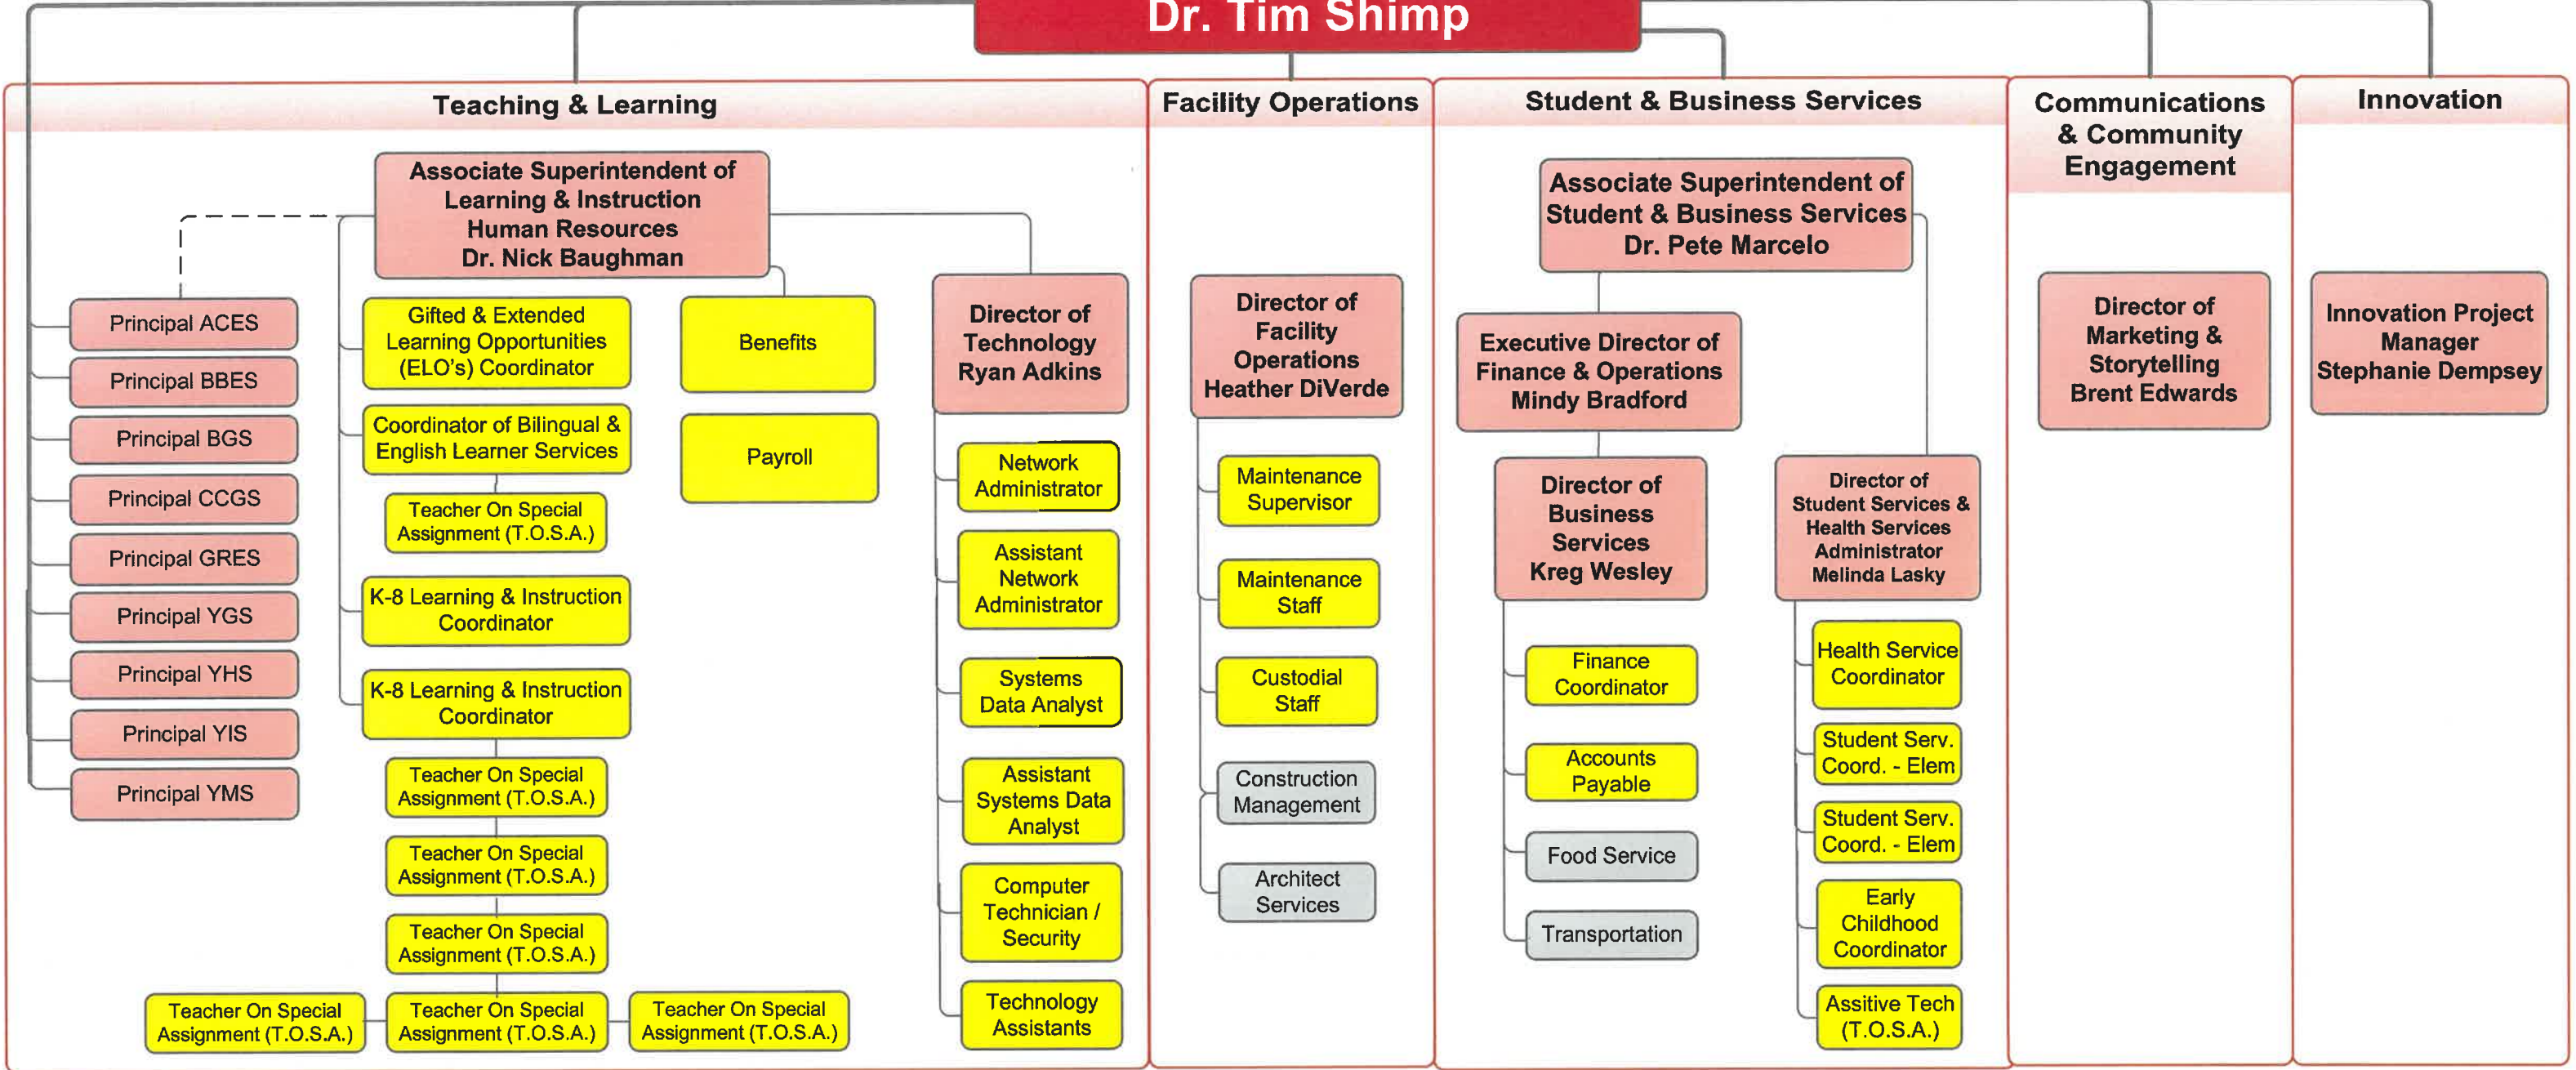

YORKVILLE CUSD 115 – Board of Education

FY22 ORGANIZATIONAL CHART

SUPERINTENDENT
Dr. Tim Shimp

District 115

YORKVILLE

Community Unit School District